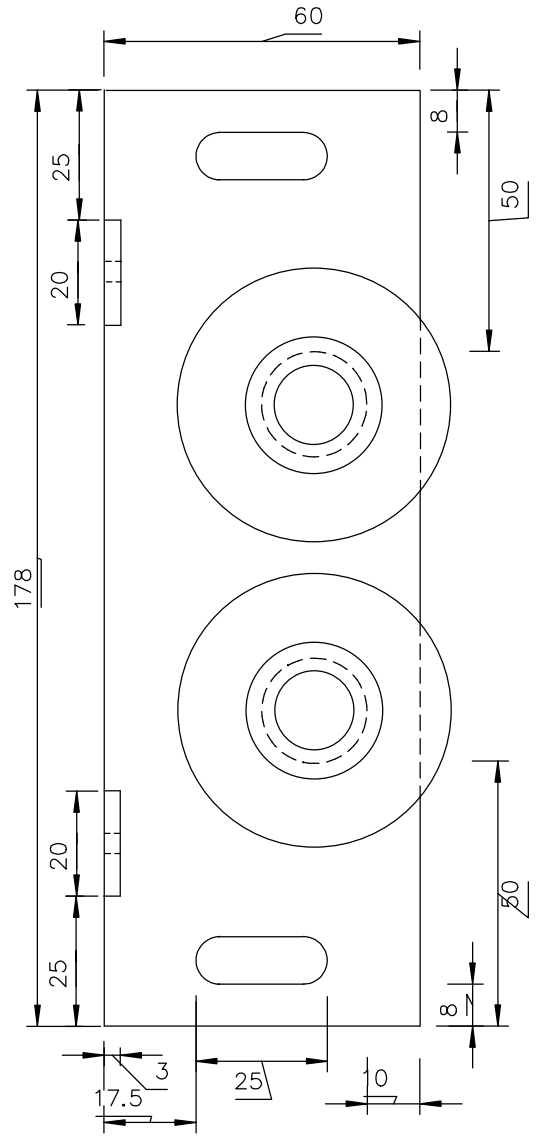

HEAVY DUTY STEEL FLOOR GUIDE  
FOR HEAVY FRAMELESS DOORS  
DOUBLE ROLLERS BOTH SIDES

FLOOR GUIDES FOR HEAVY DOORS

Always refer to website for current drawing

Rubek Automatic Doors  
Unit 2, 79 Achievement Way  
Wangara, WA, 6065  
Tel (08) 9302 3200  
Fax (08) 9302 3400  
Web [www.rubek.com.au](http://www.rubek.com.au)  
email [sales@rubek.com.au](mailto:sales@rubek.com.au)  
Copyright Rubek Industries 1994-2016

Date  
02-02-2015

Scale  
N/A

Drawn by  
TJD

Sheet  
10F1

Checked by  
RVS

File name  
RBK42