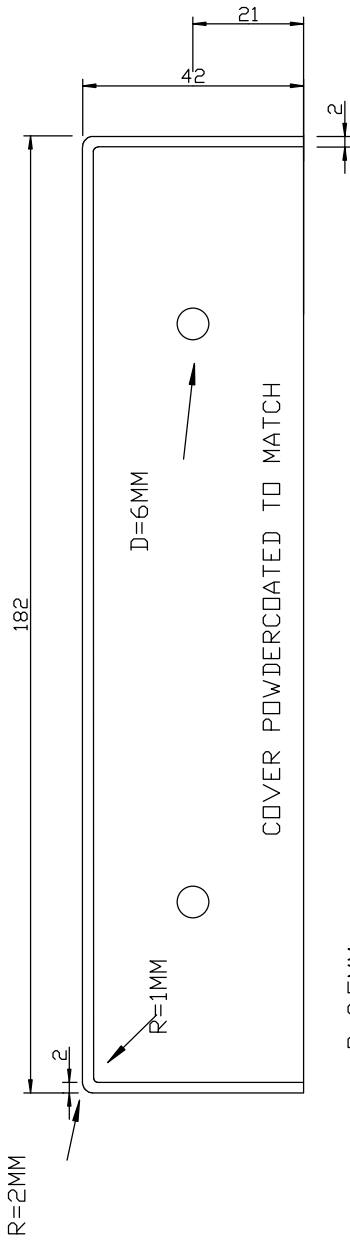

HEAVY DUTY STEEL FLOOR GUIDE  
FOR HEAVY FRAMELESS DOORS  
DOUBLE ROLLERS BOTH SIDES

FLOOR GUIDES FOR HEAVY DOORS

Always refer to website for current drawing

Rubek Automatic Doors  
Unit 2, 79 Achievement Way  
Wangara, WA, 6065  
Tel (08) 9302 3200  
Fax (08) 9302 3400  
Web [www.rubek.com.au](http://www.rubek.com.au)  
email [sales@rubek.com.au](mailto:sales@rubek.com.au)  
Copyright Rubek Industries 1994-2016

Date  
02-02-2015

Scale  
N/A

Drawn by  
TJD

Sheet  
10F1

Checked by  
RVS

File name  
RBK42