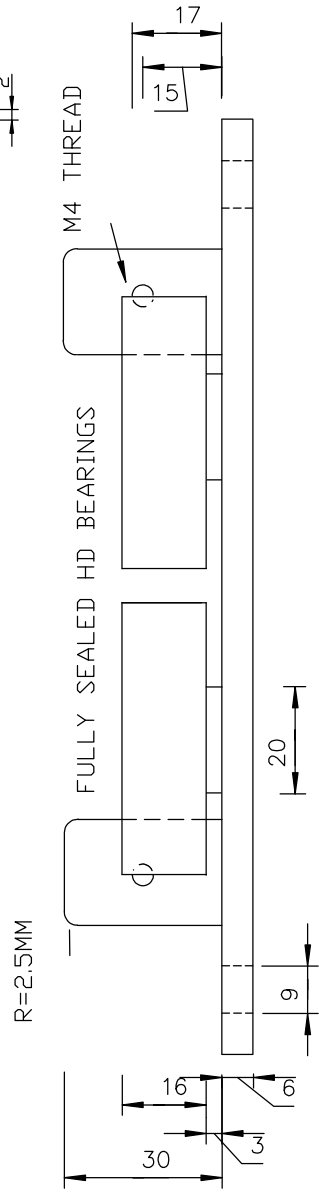

HEAVY DUTY STEEL FLOOR GUIDE  
FOR HEAVY FRAMELESS DOORS  
DOUBLE ROLLERS BOTH SIDES

FLOOR GUIDES FOR HEAVY DOORS

Always refer to website for current drawing

Rubek Automatic Doors  
Unit 2, 79 Achievement Way  
Wangara, WA, 6065  
Tel (08) 9302 3200  
Fax (08) 9302 3400  
Web [www.rubek.com.au](http://www.rubek.com.au)  
email [sales@rubek.com.au](mailto:sales@rubek.com.au)  
Copyright Rubek Industries 1994-2016

Date  
02-02-2015

Scale  
N/A

Drawn by  
TJD

Sheet  
10F1

Checked by  
RVS

File name  
RBK42