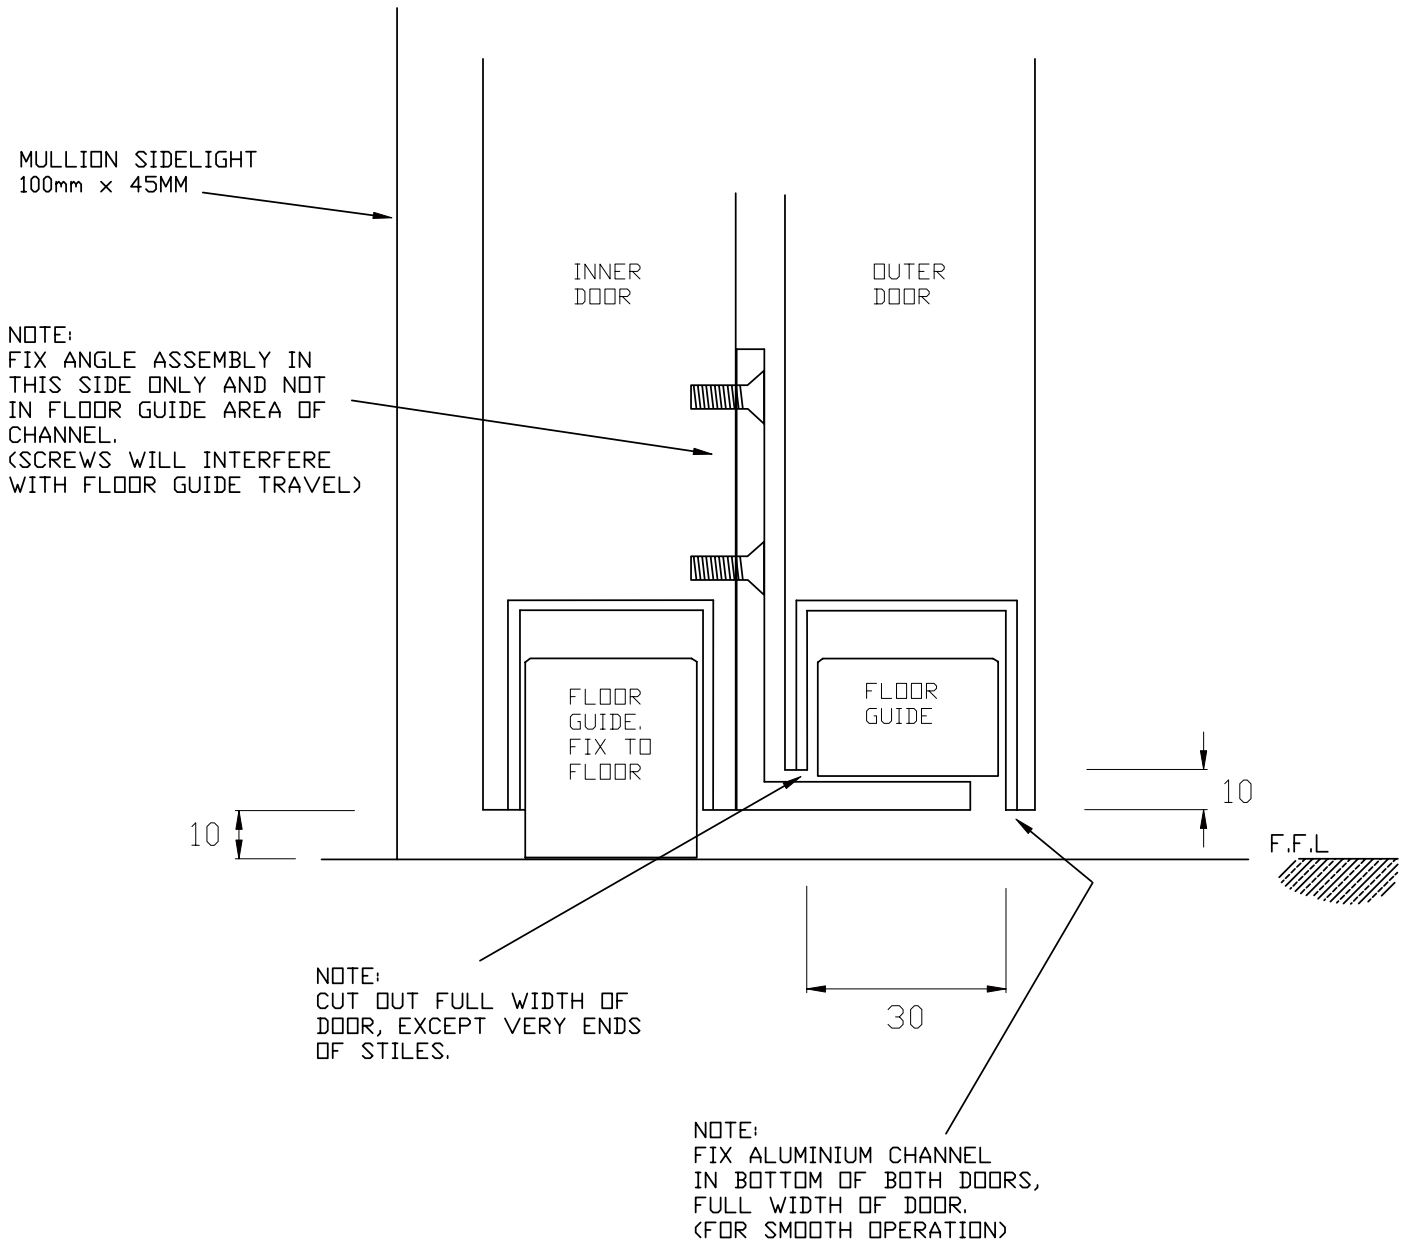

CROSS SECTION OF STANDARD ALUMINIUM FRAMED BI-SLIDE DOORS

BI- SLIDE CROSS SECTION

RUBEK INDUSTRIES
Unit 2, 79 ACHIEVEMENT WAY
WANGARA, WA, 6065
TEL (08) 9302 3200
FAX (08) 9302 3400
WEB www.rubek.com.au
EMAIL sales@rubek.com.au
Copyright Rubek Industries © 1994 - 2009

Date 16-07-2008	Scale N/A
Drawn by TJD	Sheet 10F1
Checked by RVS	File name RBK24