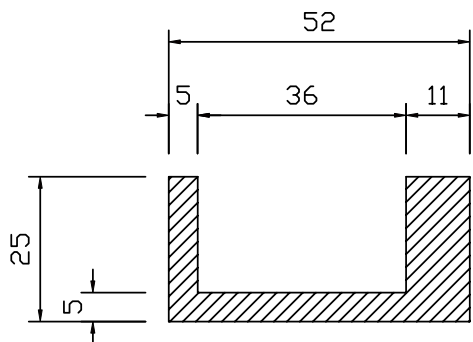

FG1  
TO SUIT ALUMINIUM  
FRAMED DOORS

FG32  
TO SUIT DORMA BOTTOMRAIL  
WHITE NYLON

FG12  
TO SUIT 12mm TOUGHENED GLASS  
BLACK OR WHITE NYLON  
ALL NYLON GUIDES ARE  
120mm LONG

FG34  
TO SUIT CASMA BOTTOMRAIL  
WHITE NYLON

Date  
14-11-2007

Scale  
N/A

Drawn by  
TJD

Sheet  
10F1

Checked by  
RVS

File name  
RBK10