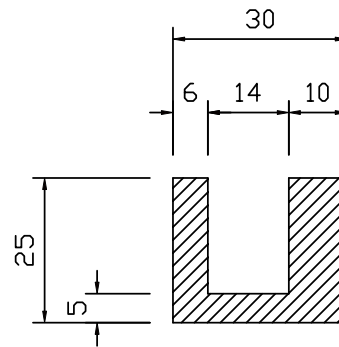

FG1  
TO SUIT ALUMINIUM  
FRAMED DOORS

FG32  
TO SUIT DORMA BOTTOMRAIL  
WHITE NYLON

FG12  
TO SUIT 12mm TOUGHENED GLASS  
BLACK OR WHITE NYLON  
ALL NYLON GUIDES ARE  
120mm LONG

FG34  
TO SUIT CASMA BOTTOMRAIL  
WHITE NYLON

Date  
14-11-2007

Scale  
N/A

Drawn by  
TJD

Sheet  
10F1

Checked by  
RVS

File name  
RBK10