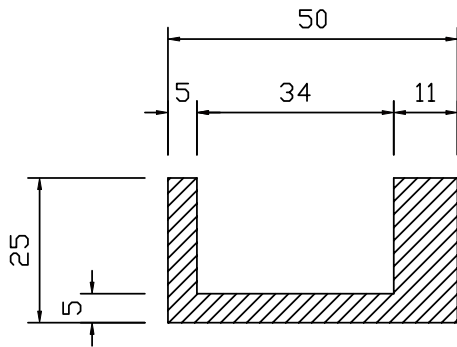

FG1  
TO SUIT ALUMINIUM  
FRAMED DOORS

FG32  
TO SUIT DORMA BOTTOMRAIL  
WHITE NYLON

FG12  
TO SUIT 12mm TOUGHENED GLASS  
BLACK OR WHITE NYLON  
ALL NYLON GUIDES ARE  
120mm LONG

FG34  
TO SUIT CASMA BOTTOMRAIL  
WHITE NYLON

Date  
14-11-2007

Scale  
N/A

Drawn by  
TJD

Sheet  
10F1

Checked by  
RVS

File name  
RBK10